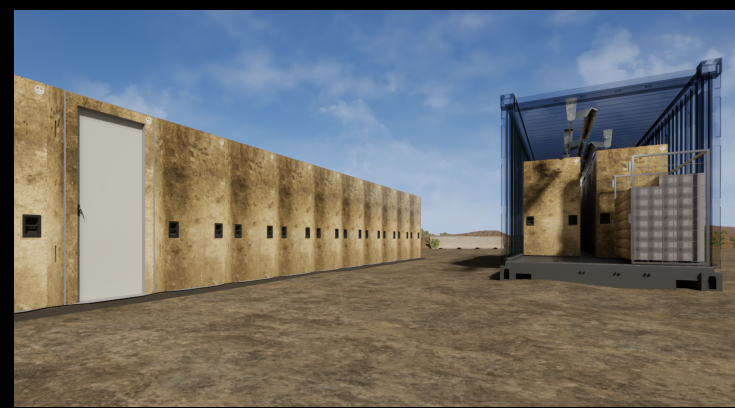

DEPLOYABLE SIMWALL™ SYSTEM
(DSS)

RAPIDLY DEPLOYABLE:

Designed for training when forward deployed or held at readiness, as well as partner force training. The 4GD DSS can be transported Globally utilising existing Military and Civilian logistics infrastructure. See more at the video linked to the QR code above.

SIMWALL™:

The 4GD Simwall™ reconfigurable panels can be immediately released from the transport retention system to conduct CQC training. Robust, they are suitable for use in both extreme hot and extreme cold weather. The panels can be quickly resecured for transport to the next mission or task.

COMBAT IMMERSION:

Simwall™ provides an unparalleled combination of simple user operation and structural integrity. Allowing fast and effective scenario changes. While optional environmental graphics provide additional sensory immersion.

ULTIMATE RECONFIGURABILITY:

The standard DSS solution provides for thousands of configuration possibilities, utilising an optimum number of Simwall Panels™, Simwall™ Doors and Simwall™ Windows. Ready for immediate deployment, get in touch today at www.4gd.co.uk to order yours!